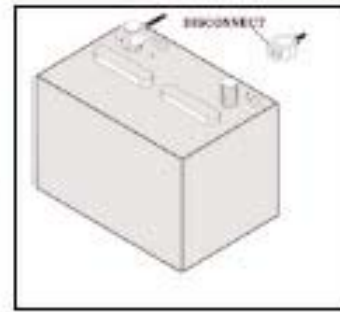

Kia Soul 2018-

Part Number: 250-1859

ELECTRONIC CRUISE KIT
AUTOMATIC AND MANUAL TRANSMISSION

Kia Soul 2018-

R W G Y
E H R E
D T N L

P U
R

Connect the Rostra VSS purple wire to the Yellow wire in position 18 in the 35 pin connect behind the Radio

Connect to the accelerator pedal

Cut wire at pins 1 and 4 of the accelerator pedal harness and solder connections using the chart below:

2014 KIA SOUL CONNECTIONS

Splice & Solder Direction	Cruise Harness Color	Vehicle Wire
CONNECTOR	RED	PIN 1
CONNECTOR	WHITE	PIN 4
HARNESS	YELLOW	PIN 1
HARNESS	GREEN	PIN 4