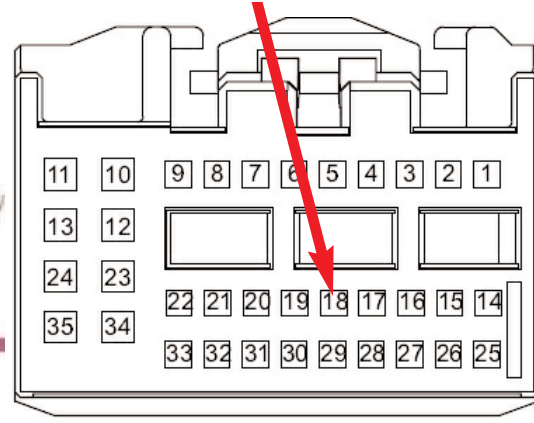

Kia Soul 2018-

Part Number: 250-1859

ELECTRONIC CRUISE KIT
AUTOMATIC AND MANUAL TRANSMISSION

Kia Soul 2018-

R W G Y
E H R E
D T N L

P U
R

Connect the Rostra VSS purple wire to the Yellow wire in position 18 in the 35 pin connect behind the Radio

Connect to the accelerator pedal

Cut wire at pins 1 and 4 of the accelerator pedal harness and solder connections using the chart below:

2014 KIA SOUL CONNECTIONS

Splice & Solder Direction	Cruise Harness Color	Vehicle Wire
CONNECTOR	RED	PIN 1
CONNECTOR	WHITE	PIN 4
HARNESS	YELLOW	PIN 1
HARNESS	GREEN	PIN 4