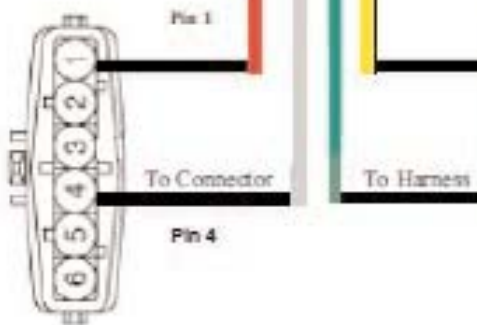

Kia Soul 2018-

Part Number: 250-1859

ELECTRONIC CRUISE KIT
AUTOMATIC AND MANUAL TRANSMISSION

Kia Soul 2018-

R W G Y
E H R E
D T N L

P U
R

Connect the Rostra VSS purple wire to the Yellow wire in position 18 in the 35 pin connect behind the Radio

Connect to the accelerator pedal

Cut wire at pins 1 and 4 of the accelerator pedal harness and solder connections using the chart below:

2014 KIA SOUL CONNECTIONS

Splice & Solder Direction	Cruise Harness Color	Vehicle Wire
CONNECTOR	RED	PIN 1
CONNECTOR	WHITE	PIN 4
HARNESS	YELLOW	PIN 1
HARNESS	GREEN	PIN 4