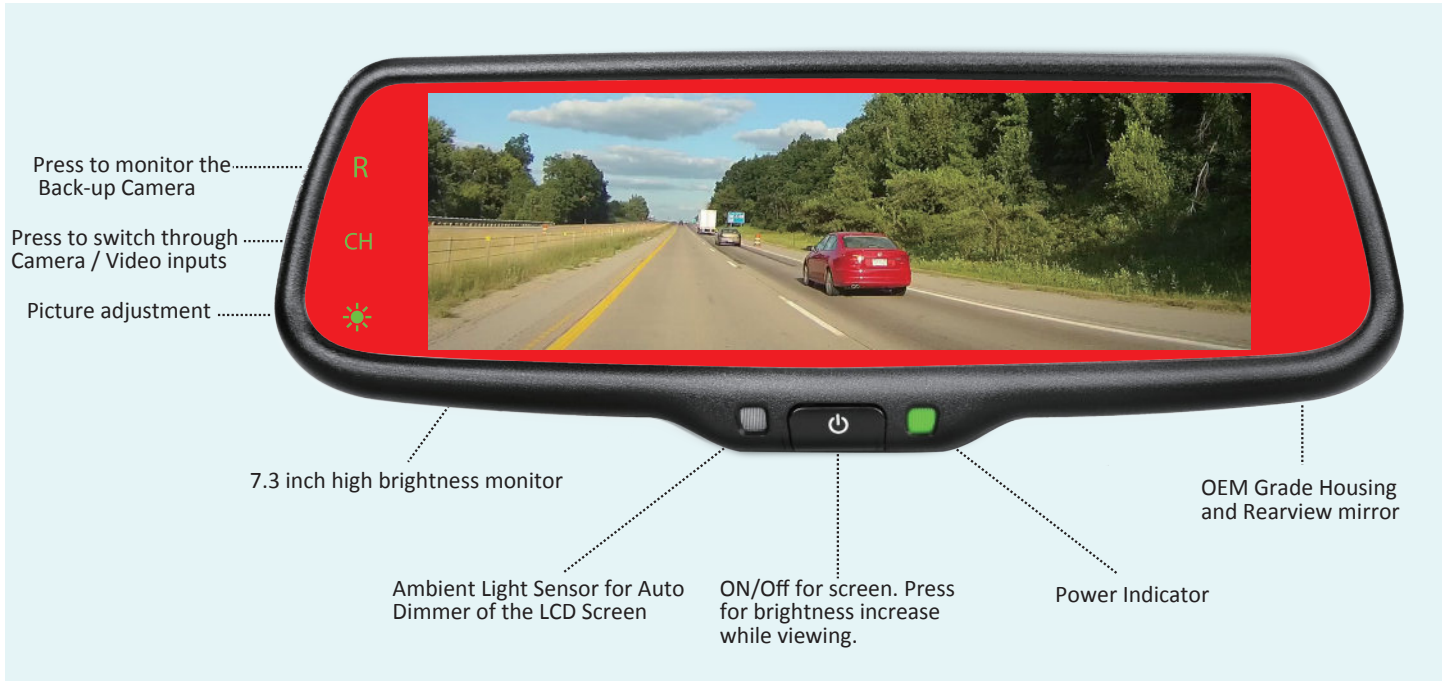

Quick Start Reference Guide To Your New Widescreen Monitor / Mirror

The product is intended to assist in safe driving and to allow the driver to have a broader rear view while the vehicle is in reverse. You, as the driver, are solely responsible for the safe operation of your vehicle and the safety of your passengers according to local traffic regulations.

Always use your mirrors and double check around you before backing up. Do not use any features of this system to the extent it distracts you from safe driving. Your first priority while driving should always be the safe operation of your vehicle. Rostra precision controls Inc. cannot accept any responsibility whatsoever for accidents resulting from failure to observe these precautions or safety instructions.